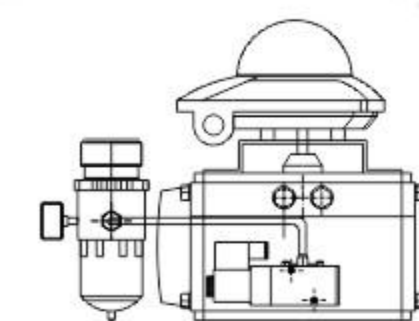

**高平台三通快装球阀 (四方体)**  
High-platform three-way quick-installation ball valve (square)

**高平台三片式ISO真空球阀**  
High-platform three-piece ISO vacuum ball valve

**高平台三片式GU活套法兰真空球阀**  
High-platform three-piece GU loose flange vacuum ball valve

**高平台三通快装球阀**  
High-platform three-way quick-installation ball valve

**高平台三通内螺纹球阀**  
High-platform three-way internal thread ball valve

**高平台三片式罐底阀 (釜底阀)**  
High platform 3PC tank bottom valve (pot bottom valve)

**高平台三通KF真空球阀**  
High-platform three-way KF vacuum ball valve

**电动执行器附件**  
Electric actuator accessories

**气动执行器附件**  
Pneumatic actuator accessories

**手柄附件**  
Handle attachment