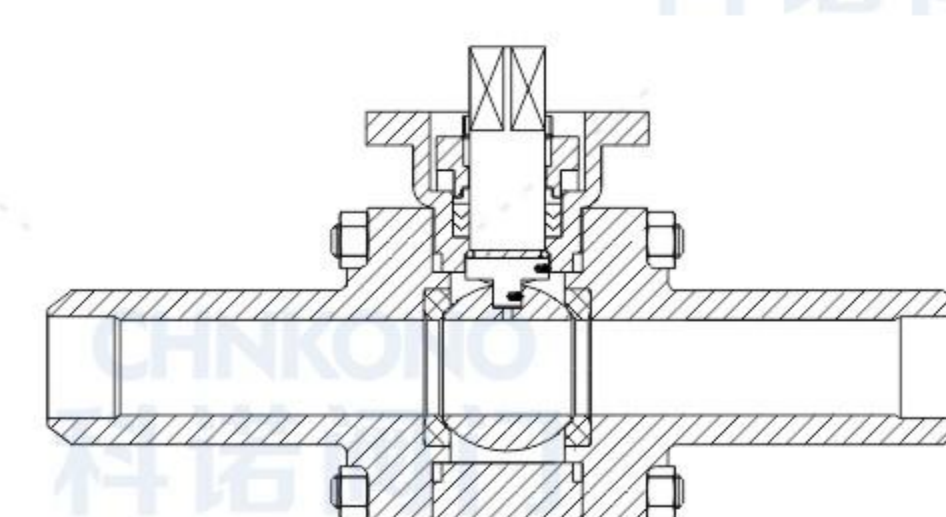

**PN16高平台三片式快装球阀**

Pn16 High-platform three-piece  
quick-installation ball valve

**PN16高平台三片式内螺纹球阀**

Pn16 High-platform three-piece  
internal thread ball valve

**PN120高平台三片式承插焊球阀**

Pn120 High-platform  
3PC socket-welded ball valve

**PN120高平台三片式焊接球阀**

Pn120 High-platform 3PC  
welded ball valve

**PN120高平台三片式内螺纹球阀**  
Pn120 High-platform 3PC internal thread ball valve

**高平台三片式KF真空球阀**  
High-platform 3PC KF vacuum ball valve

**高平台三通法兰球阀 (四方体)**  
High-platform three-way flanged ball valve (square)