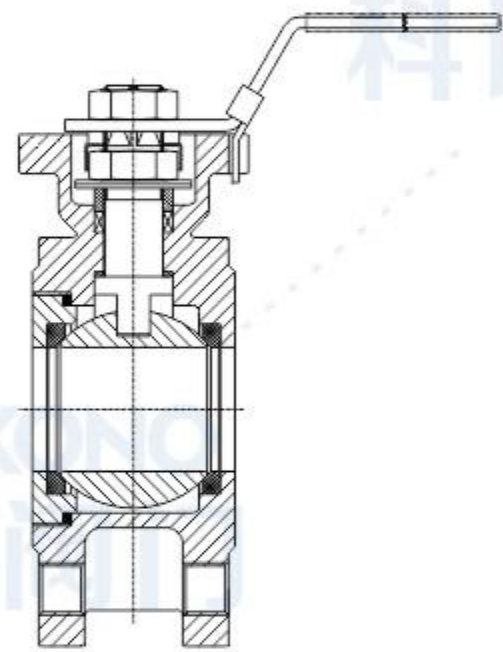

高平台意大利式对夹球阀
High-platform Italian-style
wafer ball valve