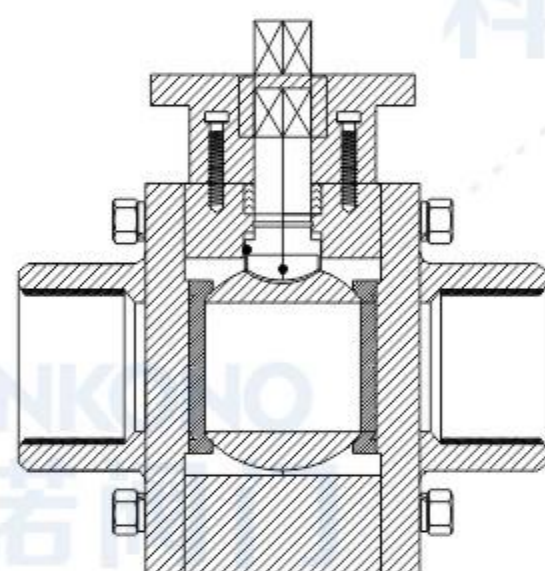

**PN64高平台三片式法兰球阀**

Pn64 High-platform three-piece  
flanged ball valve

**PN64高平台三片式加长焊接球阀**

Pn64 High-platform 3PC extended  
welded ball valve

**高压锻钢对焊式焊接球阀**

High-pressure forged steel  
butt-welded ball valve

**高压锻钢内螺纹球阀**

High-pressure forged steel  
internal thread ball valve

**PN64高平台三片式快装球阀**

Pn64 High-platform 3PC  
quick-installation ball valve

**PN64高平台三片式内螺纹球阀**

Pn64 High-platform 3PC internal  
thread ball valve