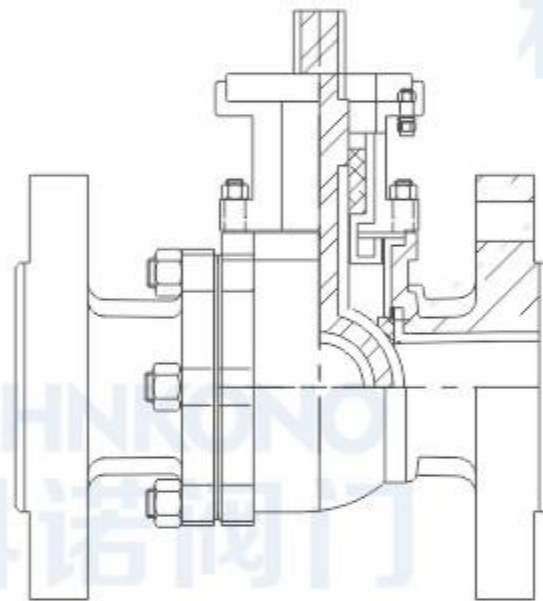

高平台国标衬氟法兰球阀
High-platform GB fluorine-lined
flange ball valve