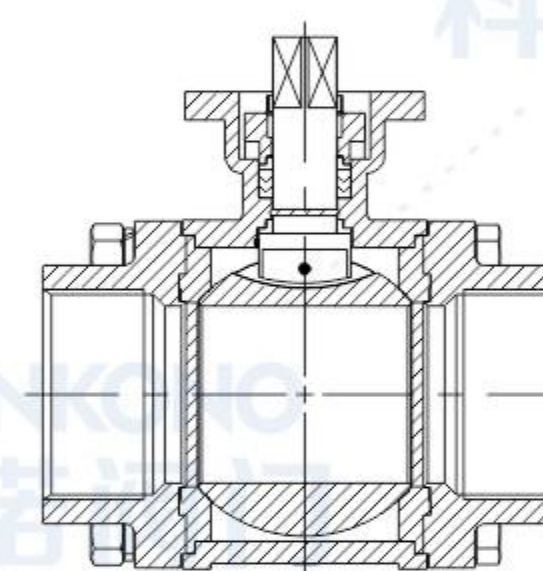

**PN64高平台三片式法兰球阀**

Pn64 High-platform three-piece  
flanged ball valve

**PN64高平台三片式加长焊接球阀**

Pn64 High-platform 3PC extended  
welded ball valve

**高压锻钢对焊式焊接球阀**

High-pressure forged steel  
butt-welded ball valve

**高压锻钢内螺纹球阀**

High-pressure forged steel  
internal thread ball valve

**PN64高平台三片式快装球阀**

Pn64 High-platform 3PC  
quick-installation ball valve

**PN64高平台三片式内螺纹球阀**

Pn64 High-platform 3PC internal  
thread ball valve