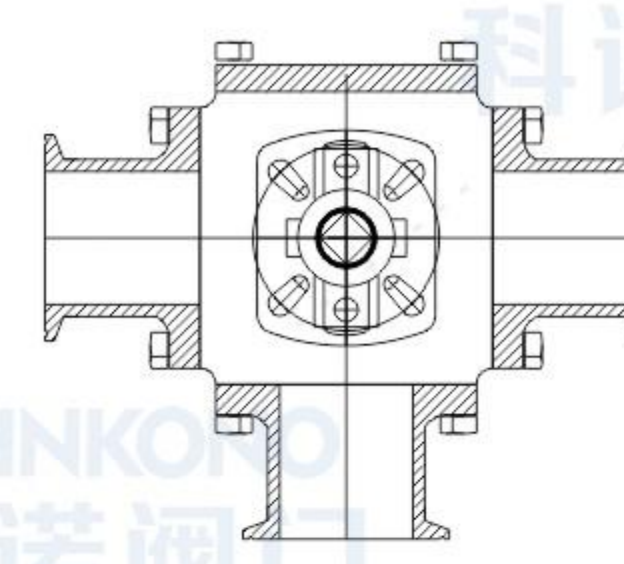

**PN16高平台三片式快装球阀**

Pn16 High-platform three-piece  
quick-installation ball valve

**PN16高平台三片式内螺纹球阀**

Pn16 High-platform three-piece  
internal thread ball valve

**PN120高平台三片式承插焊球阀**

Pn120 High-platform  
3PC socket-welded ball valve

**PN120高平台三片式焊接球阀**

Pn120 High-platform 3PC  
welded ball valve

**PN120高平台三片式内螺纹球阀**  
Pn120 High-platform 3PC internal thread ball valve

**高平台三片式KF真空球阀**  
High-platform 3PC KF vacuum ball valve

**高平台三通法兰球阀 (四方体)**  
High-platform three-way flanged ball valve (square)

**高平台三通快装球阀 (四方体)**  
High-platform three-way quick-installation ball valve (square)

**高平台三片式ISO真空球阀**  
High-platform three-piece ISO vacuum ball valve

**高平台三片式GU活套法兰真空球阀**  
High-platform three-piece GU loose flange vacuum ball valve