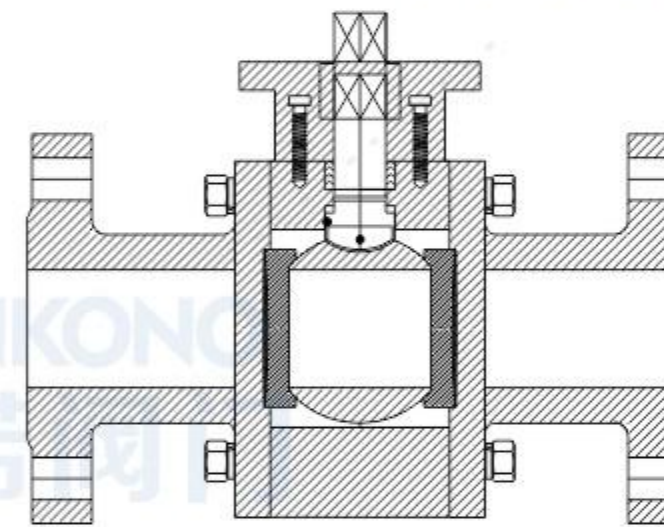

硬密封三段式锻钢（自由锻）法兰球阀
Hard-sealed three-stage forged steel
(free forging) flanged ball valve