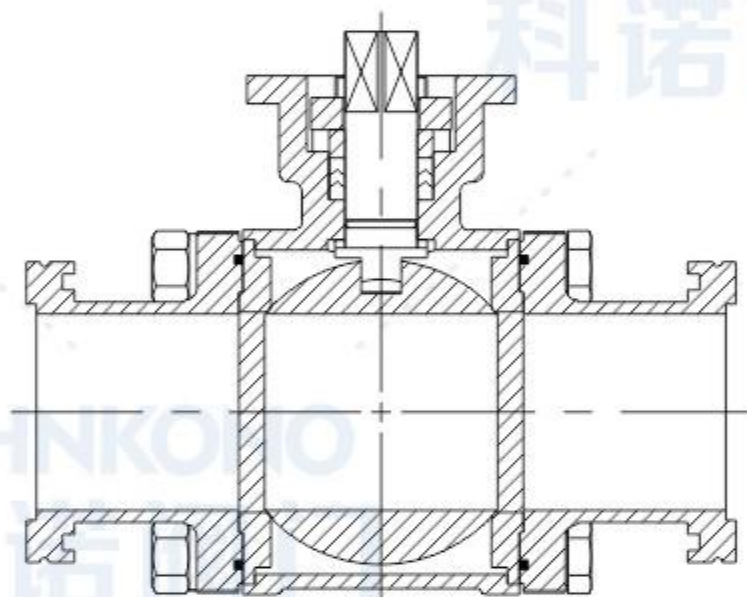

**PN16高平台三片式快装球阀**

Pn16 High-platform three-piece  
quick-installation ball valve

**PN16高平台三片式内螺纹球阀**

Pn16 High-platform three-piece  
internal thread ball valve

**PN120高平台三片式承插焊球阀**

Pn120 High-platform  
3PC socket-welded ball valve

**PN120高平台三片式焊接球阀**

Pn120 High-platform 3PC  
welded ball valve

**PN120高平台三片式内螺纹球阀**  
Pn120 High-platform 3PC internal thread ball valve

**高平台三片式KF真空球阀**  
High-platform 3PC KF vacuum ball valve

**高平台三通法兰球阀 (四方体)**  
High-platform three-way flanged ball valve (square)

**高平台三通快装球阀 (四方体)**  
High-platform three-way quick-installation ball valve (square)

**高平台三片式ISO真空球阀**  
High-platform three-piece ISO vacuum ball valve

**高平台三片式GU活套法兰真空球阀**  
High-platform three-piece GU loose flange vacuum ball valve