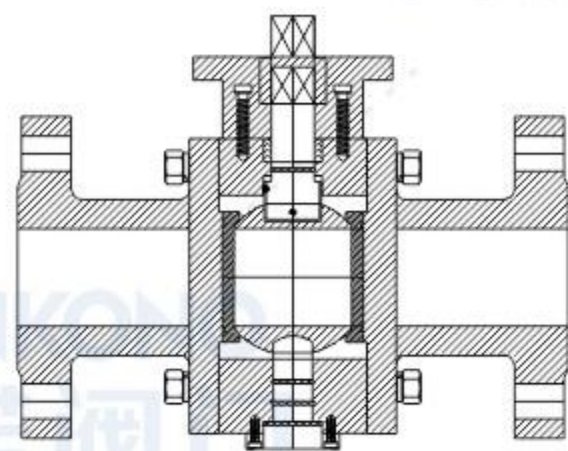

CHNKONO
科诺阀门

CHNKONO
科诺阀门

CHNKONO
科诺阀门

CHNKONO
科诺阀门

软密封固定式锻钢（自由锻）法兰球阀

Soft-sealed fixed forged steel
(free forging) flanged ball valve