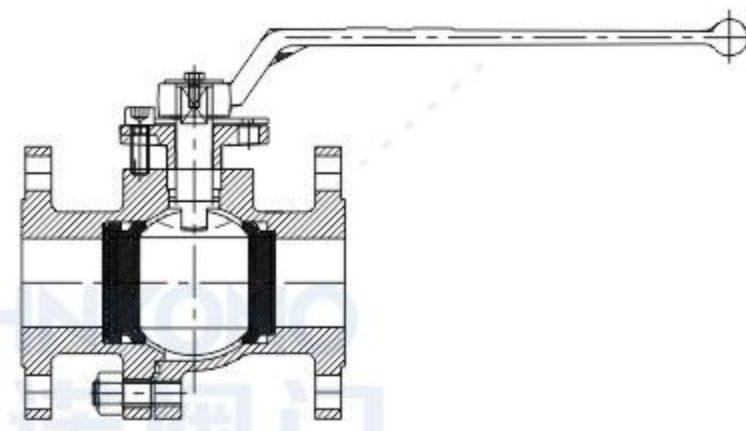

硬密封锻钢（模锻）法兰球阀
Hard-sealed forged steel
(die forged) flanged ball valve