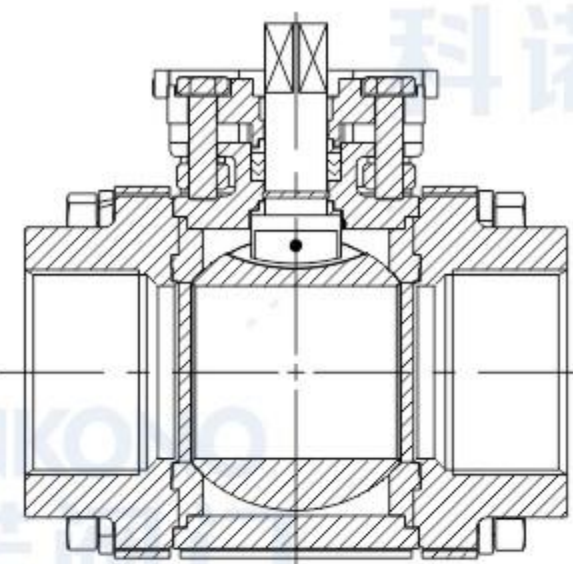

**高压锻钢内螺纹球阀**

High-pressure forged steel  
internal thread ball valve

**PN64高平台三片式快装球阀**

Pn64 High-platform 3PC  
quick-installation ball valve

**PN64高平台三片式内螺纹球阀**

Pn64 High-platform 3PC internal  
thread ball valve

**PN16高平台三片式快装球阀**

Pn16 High-platform three-piece  
quick-installation ball valve

**PN16高平台三片式内螺纹球阀**

Pn16 High-platform three-piece  
internal thread ball valve

**PN120高平台三片式承插焊球阀**

Pn120 High-platform  
3PC socket-welded ball valve

**PN120高平台三片式焊接球阀**

Pn120 High-platform 3PC  
welded ball valve

**PN120高平台三片式内螺纹球阀**  
Pn120 High-platform 3PC internal thread ball valve

**高平台三片式KF真空球阀**  
High-platform 3PC KF vacuum ball valve

**高平台三通法兰球阀 (四方体)**  
High-platform three-way flanged ball valve (square)