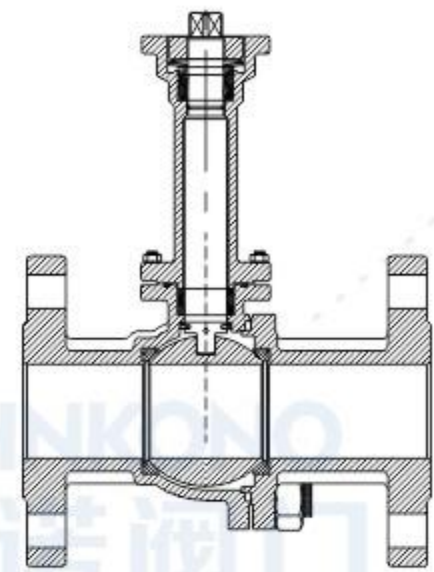

National standard, American standard, German standard, Japanese standard, non-standard customization

**高平台国标法兰球阀**  
High-platform GB flange ball valve

**国标加高颈法兰球阀**  
GB High neck flange ball valve

**软密封锻钢（模锻）法兰球阀**  
Soft-sealed forged steel  
(die forged) flanged ball valve