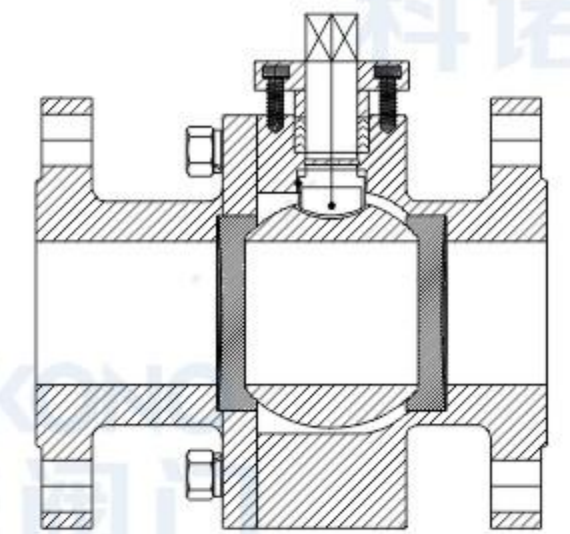

National standard, American standard, German standard, Japanese standard, non-standard customization

**高平台国标法兰球阀**  
High-platform GB flange ball valve

**国标加高颈法兰球阀**  
GB High neck flange ball valve

**软密封锻钢（模锻）法兰球阀**  
Soft-sealed forged steel  
(die forged) flanged ball valve