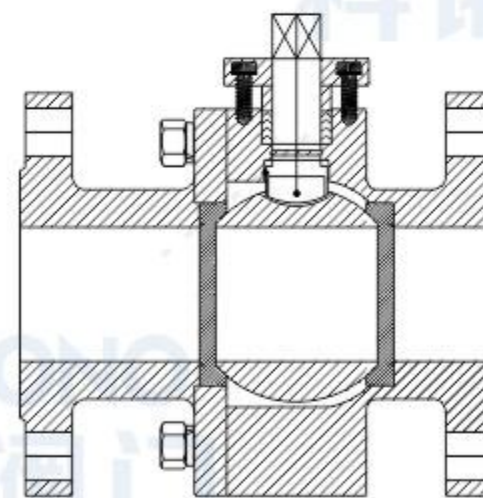

软密封二段式锻钢（自由锻）法兰球阀
Soft-sealed two-stage forged steel
(free forging) flanged ball valve