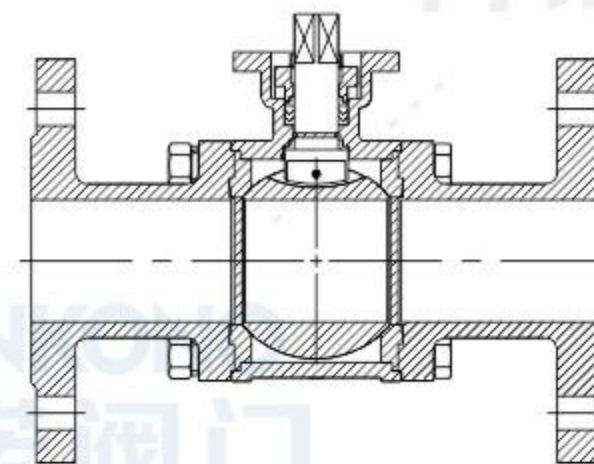

**PN64高平台三片式法兰球阀**

Pn64 High-platform three-piece  
flanged ball valve

**PN64高平台三片式加长焊接球阀**

Pn64 High-platform 3PC extended  
welded ball valve

**高压锻钢对焊式焊接球阀**

High-pressure forged steel  
butt-welded ball valve