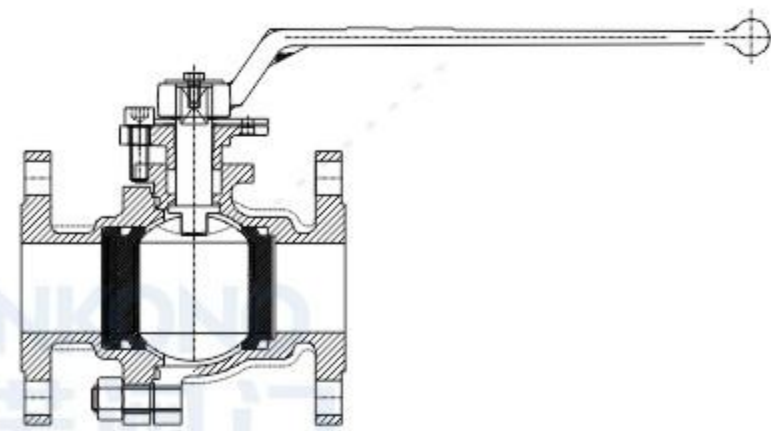

硬密封法兰球阀
Hard-sealed flanged
ball valve