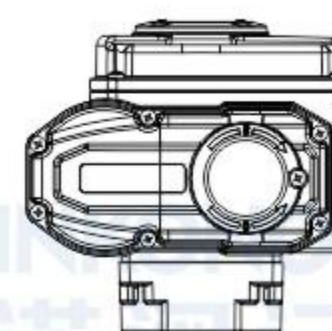

**高平台三通快装球阀 (四方体)**  
High-platform three-way quick-installation ball valve (square)

**高平台三片式ISO真空球阀**  
High-platform three-piece ISO vacuum ball valve

**高平台三片式GU活套法兰真空球阀**  
High-platform three-piece GU loose flange vacuum ball valve

**高平台三通快装球阀**  
High-platform three-way quick-installation ball valve

**高平台三通内螺纹球阀**  
High-platform three-way internal thread ball valve

**高平台三片式罐底阀 (釜底阀)**  
High platform 3PC tank bottom valve (pot bottom valve)

**高平台三通KF真空球阀**  
High-platform three-way KF vacuum ball valve

**电动执行器附件**  
Electric actuator accessories

**气动执行器附件**  
Pneumatic actuator accessories

**手柄附件**  
Handle attachment