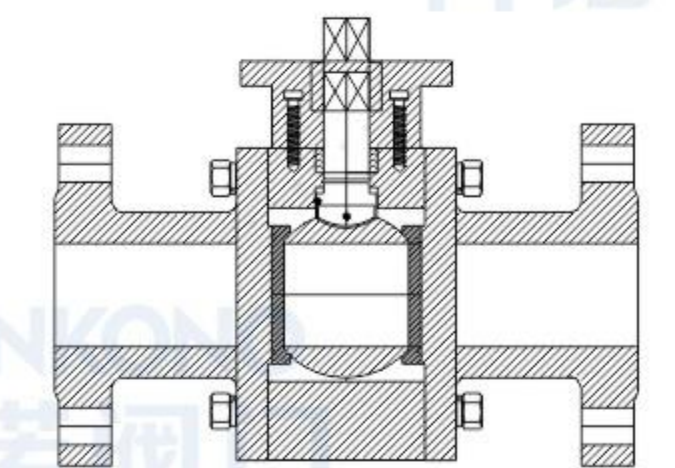

硬密封二段式锻钢（自由锻）法兰球阀
Hard-sealed two-stage forged steel
(free forging) flanged ball valve