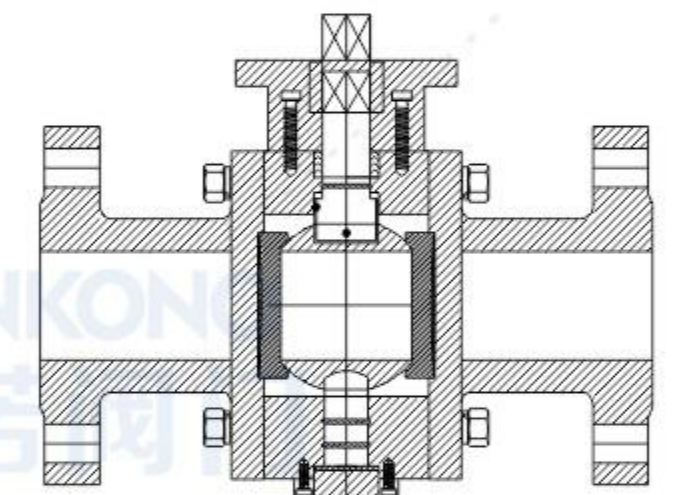

硬密封固定式锻钢（自由锻）法兰球阀
Hard-sealed fixed forged steel
(free forging) flanged ball valve