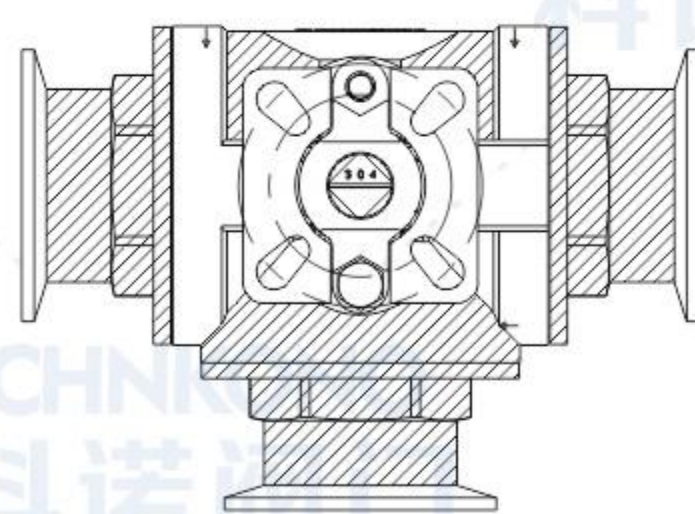

**PN120高平台三片式焊接球阀**

Pn120 High-platform 3PC  
welded ball valve

**PN120高平台三片式内螺纹球阀**  
Pn120 High-platform 3PC internal thread ball valve

**高平台三片式KF真空球阀**  
High-platform 3PC KF vacuum ball valve

**高平台三通法兰球阀 (四方体)**  
High-platform three-way flanged ball valve (square)

**高平台三通快装球阀 (四方体)**  
High-platform three-way quick-installation ball valve (square)

**高平台三片式ISO真空球阀**  
High-platform three-piece ISO vacuum ball valve

**高平台三片式GU活套法兰真空球阀**  
High-platform three-piece GU loose flange vacuum ball valve

**高平台三通快装球阀**  
High-platform three-way quick-installation ball valve

**高平台三通内螺纹球阀**  
High-platform three-way internal thread ball valve

**高平台三片式罐底阀 (釜底阀)**  
High platform 3PC tank bottom valve (pot bottom valve)