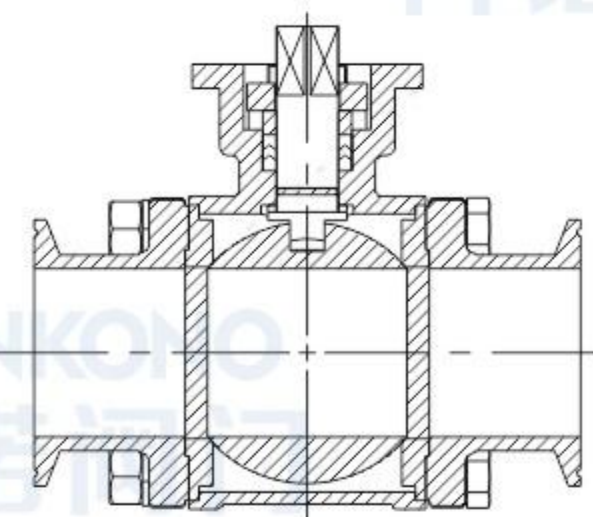

**PN64高平台三片式法兰球阀**

Pn64 High-platform three-piece  
flanged ball valve

**PN64高平台三片式加长焊接球阀**

Pn64 High-platform 3PC extended  
welded ball valve

**高压锻钢对焊式焊接球阀**

High-pressure forged steel  
butt-welded ball valve

**高压锻钢内螺纹球阀**

High-pressure forged steel  
internal thread ball valve

**PN64高平台三片式快装球阀**

Pn64 High-platform 3PC  
quick-installation ball valve

**PN64高平台三片式内螺纹球阀**

Pn64 High-platform 3PC internal  
thread ball valve

**PN16高平台三片式快装球阀**

Pn16 High-platform three-piece  
quick-installation ball valve

**PN16高平台三片式内螺纹球阀**

Pn16 High-platform three-piece  
internal thread ball valve

**PN120高平台三片式承插焊球阀**

Pn120 High-platform  
3PC socket-welded ball valve