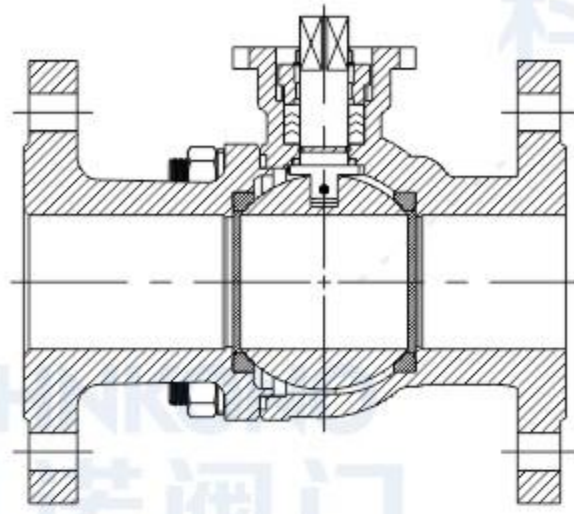

National standard, American standard, German standard, Japanese standard, non-standard customization

**高平台国标法兰球阀**  
High-platform GB flange ball valve

**国标加高颈法兰球阀**  
GB High neck flange ball valve

**软密封锻钢（模锻）法兰球阀**  
Soft-sealed forged steel  
(die forged) flanged ball valve