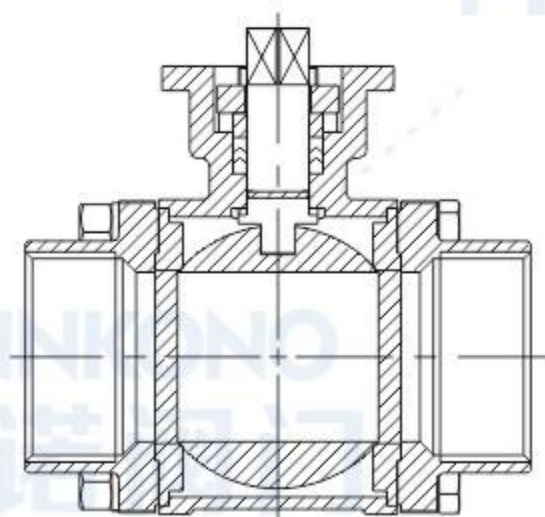

**PN64高平台三片式法兰球阀**

Pn64 High-platform three-piece  
flanged ball valve

**PN64高平台三片式加长焊接球阀**

Pn64 High-platform 3PC extended  
welded ball valve

**高压锻钢对焊式焊接球阀**

High-pressure forged steel  
butt-welded ball valve

**高压锻钢内螺纹球阀**

High-pressure forged steel  
internal thread ball valve

**PN64高平台三片式快装球阀**

Pn64 High-platform 3PC  
quick-installation ball valve

**PN64高平台三片式内螺纹球阀**

Pn64 High-platform 3PC internal  
thread ball valve

**PN16高平台三片式快装球阀**

Pn16 High-platform three-piece  
quick-installation ball valve

**PN16高平台三片式内螺纹球阀**

Pn16 High-platform three-piece  
internal thread ball valve

**PN120高平台三片式承插焊球阀**

Pn120 High-platform  
3PC socket-welded ball valve