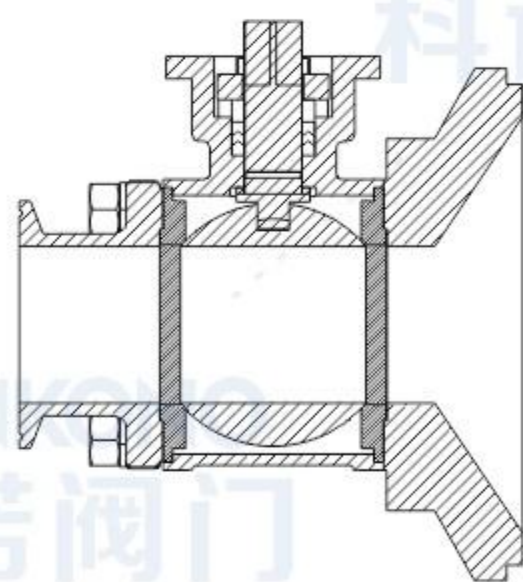

**PN16高平台三片式快装球阀**

Pn16 High-platform three-piece  
quick-installation ball valve

**PN16高平台三片式内螺纹球阀**

Pn16 High-platform three-piece  
internal thread ball valve

**PN120高平台三片式承插焊球阀**

Pn120 High-platform  
3PC socket-welded ball valve

**PN120高平台三片式焊接球阀**

Pn120 High-platform 3PC  
welded ball valve

**PN120高平台三片式内螺纹球阀**  
Pn120 High-platform 3PC internal thread ball valve

**高平台三片式KF真空球阀**  
High-platform 3PC KF vacuum ball valve

**高平台三通法兰球阀 (四方体)**  
High-platform three-way flanged ball valve (square)

**高平台三通快装球阀 (四方体)**  
High-platform three-way quick-installation ball valve (square)

**高平台三片式ISO真空球阀**  
High-platform three-piece ISO vacuum ball valve

**高平台三片式GU活套法兰真空球阀**  
High-platform three-piece GU loose flange vacuum ball valve

**高平台三通快装球阀**  
High-platform three-way quick-installation ball valve

**高平台三通内螺纹球阀**  
High-platform three-way internal thread ball valve

**高平台三片式罐底阀 (釜底阀)**  
High platform 3PC tank bottom valve (pot bottom valve)