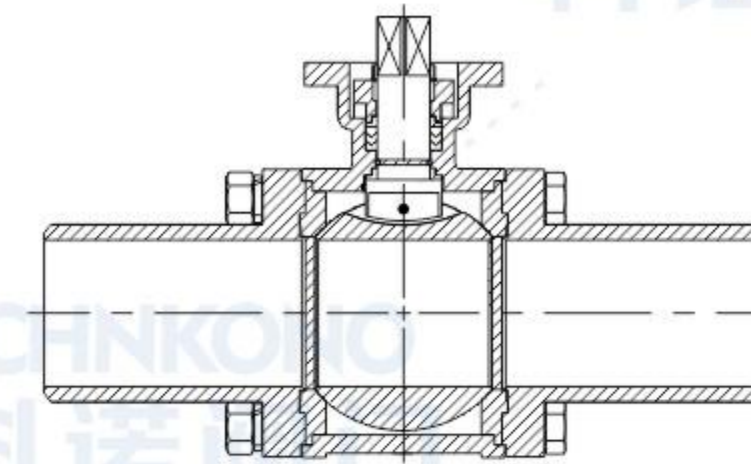

**PN64高平台三片式法兰球阀**

Pn64 High-platform three-piece  
flanged ball valve

**PN64高平台三片式加长焊接球阀**

Pn64 High-platform 3PC extended  
welded ball valve

**高压锻钢对焊式焊接球阀**

High-pressure forged steel  
butt-welded ball valve