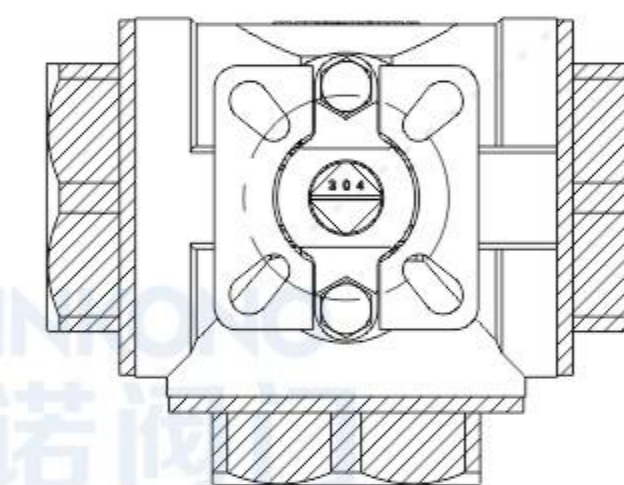

**PN120高平台三片式焊接球阀**

Pn120 High-platform 3PC  
welded ball valve

**PN120高平台三片式内螺纹球阀**  
Pn120 High-platform 3PC internal thread ball valve

**高平台三片式KF真空球阀**  
High-platform 3PC KF vacuum ball valve

**高平台三通法兰球阀 (四方体)**  
High-platform three-way flanged ball valve (square)

**高平台三通快装球阀 (四方体)**  
High-platform three-way quick-installation ball valve (square)

**高平台三片式ISO真空球阀**  
High-platform three-piece ISO vacuum ball valve

**高平台三片式GU活套法兰真空球阀**  
High-platform three-piece GU loose flange vacuum ball valve

**高平台三通快装球阀**  
High-platform three-way quick-installation ball valve

**高平台三通内螺纹球阀**  
High-platform three-way internal thread ball valve

**高平台三片式罐底阀 (釜底阀)**  
High platform 3PC tank bottom valve (pot bottom valve)