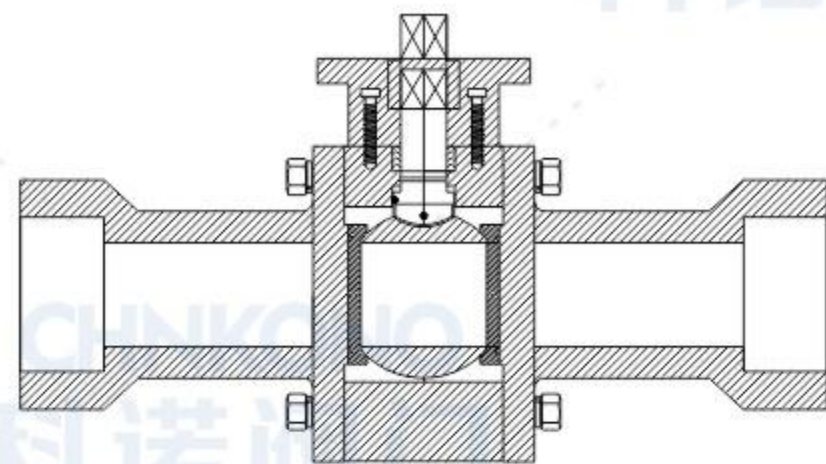

高压锻钢承插式焊接球阀

High-pressure forged steel socket
welded ball valve