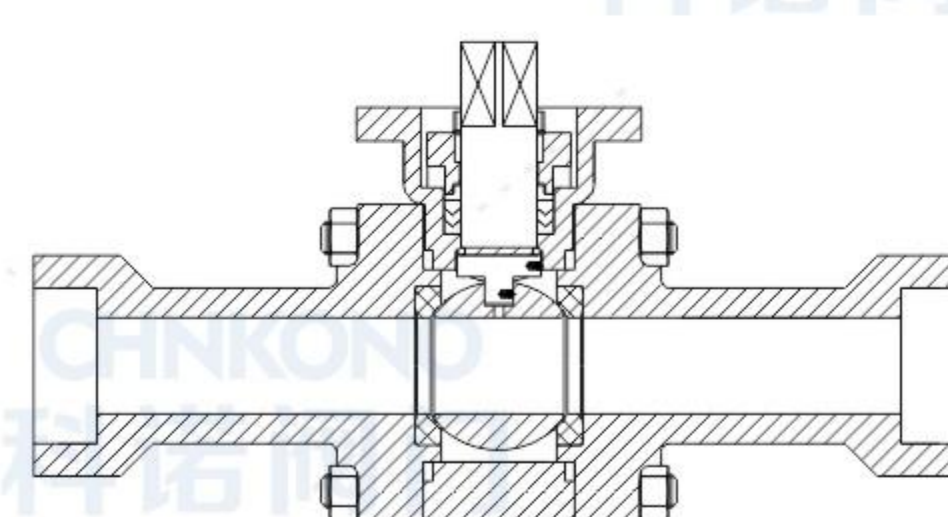

**高压锻钢内螺纹球阀**

High-pressure forged steel  
internal thread ball valve

**PN64高平台三片式快装球阀**

Pn64 High-platform 3PC  
quick-installation ball valve

**PN64高平台三片式内螺纹球阀**

Pn64 High-platform 3PC internal  
thread ball valve

**PN16高平台三片式快装球阀**

Pn16 High-platform three-piece  
quick-installation ball valve

**PN16高平台三片式内螺纹球阀**

Pn16 High-platform three-piece  
internal thread ball valve

**PN120高平台三片式承插焊球阀**

Pn120 High-platform  
3PC socket-welded ball valve