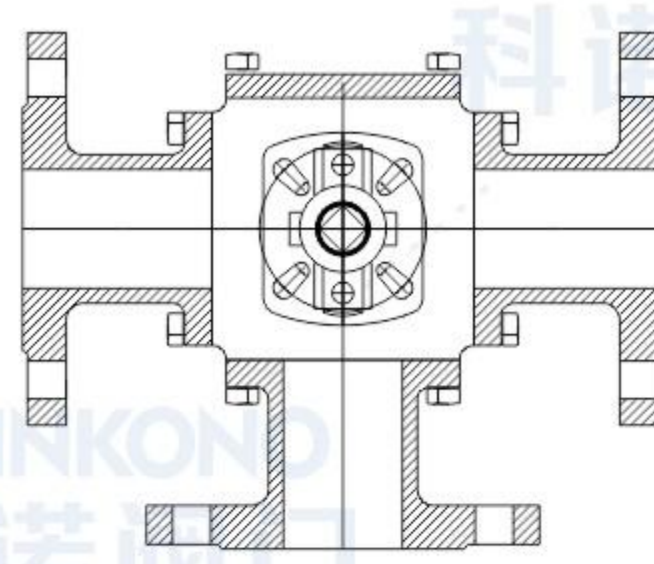

**PN16高平台三片式快装球阀**

Pn16 High-platform three-piece  
quick-installation ball valve

**PN16高平台三片式内螺纹球阀**

Pn16 High-platform three-piece  
internal thread ball valve

**PN120高平台三片式承插焊球阀**

Pn120 High-platform  
3PC socket-welded ball valve

**PN120高平台三片式焊接球阀**

Pn120 High-platform 3PC  
welded ball valve

**PN120高平台三片式内螺纹球阀**  
Pn120 High-platform 3PC internal thread ball valve

**高平台三片式KF真空球阀**  
High-platform 3PC KF vacuum ball valve

**高平台三通法兰球阀 (四方体)**  
High-platform three-way flanged ball valve (square)

**高平台三通快装球阀 (四方体)**  
High-platform three-way quick-installation ball valve (square)

**高平台三片式ISO真空球阀**  
High-platform three-piece ISO vacuum ball valve

**高平台三片式GU活套法兰真空球阀**  
High-platform three-piece GU loose flange vacuum ball valve