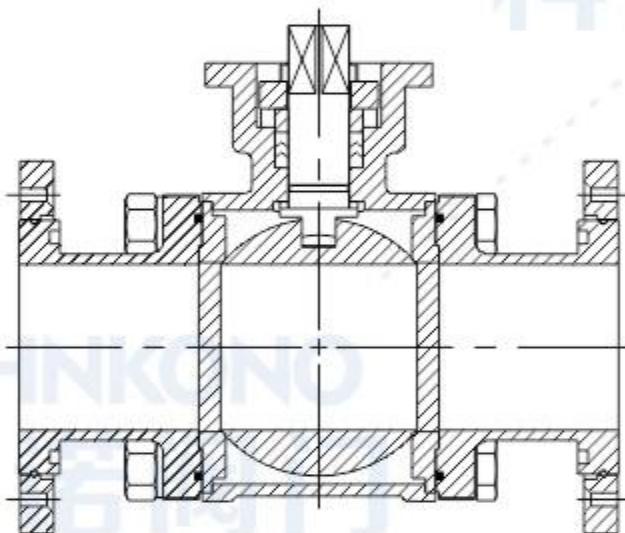

**PN16高平台三片式快装球阀**

Pn16 High-platform three-piece  
quick-installation ball valve

**PN16高平台三片式内螺纹球阀**

Pn16 High-platform three-piece  
internal thread ball valve

**PN120高平台三片式承插焊球阀**

Pn120 High-platform  
3PC socket-welded ball valve

**PN120高平台三片式焊接球阀**

Pn120 High-platform 3PC  
welded ball valve

**PN120高平台三片式内螺纹球阀**  
Pn120 High-platform 3PC internal thread ball valve

**高平台三片式KF真空球阀**  
High-platform 3PC KF vacuum ball valve

**高平台三通法兰球阀 (四方体)**  
High-platform three-way flanged ball valve (square)

**高平台三通快装球阀 (四方体)**  
High-platform three-way quick-installation ball valve (square)

**高平台三片式ISO真空球阀**  
High-platform three-piece ISO vacuum ball valve

**高平台三片式GU活套法兰真空球阀**  
High-platform three-piece GU loose flange vacuum ball valve