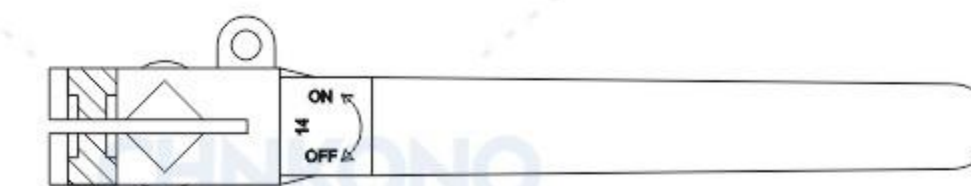

手柄附件
Handle attachment