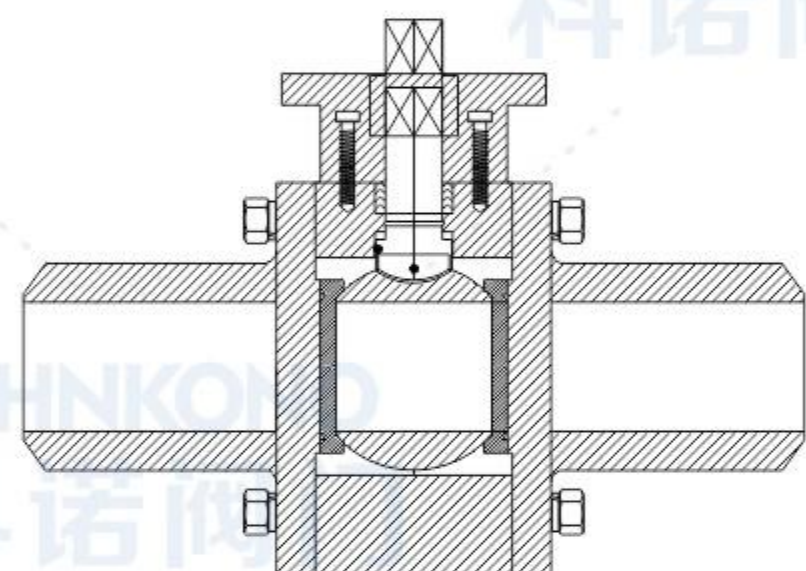

**PN64高平台三片式法兰球阀**

Pn64 High-platform three-piece  
flanged ball valve

**PN64高平台三片式加长焊接球阀**

Pn64 High-platform 3PC extended  
welded ball valve

**高压锻钢对焊式焊接球阀**

High-pressure forged steel  
butt-welded ball valve