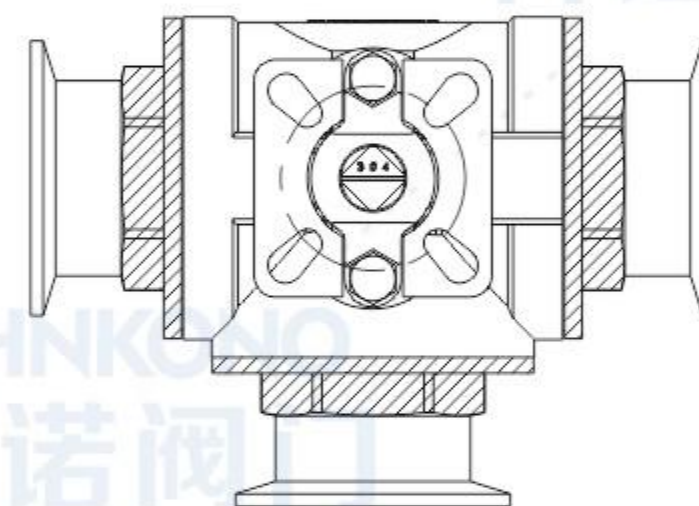

**PN16高平台三片式快装球阀**

Pn16 High-platform three-piece  
quick-installation ball valve

**PN16高平台三片式内螺纹球阀**

Pn16 High-platform three-piece  
internal thread ball valve

**PN120高平台三片式承插焊球阀**

Pn120 High-platform  
3PC socket-welded ball valve

**PN120高平台三片式焊接球阀**

Pn120 High-platform 3PC  
welded ball valve

**PN120高平台三片式内螺纹球阀**  
Pn120 High-platform 3PC internal thread ball valve

**高平台三片式KF真空球阀**  
High-platform 3PC KF vacuum ball valve

**高平台三通法兰球阀 (四方体)**  
High-platform three-way flanged ball valve (square)

**高平台三通快装球阀 (四方体)**  
High-platform three-way quick-installation ball valve (square)

**高平台三片式ISO真空球阀**  
High-platform three-piece ISO vacuum ball valve

**高平台三片式GU活套法兰真空球阀**  
High-platform three-piece GU loose flange vacuum ball valve