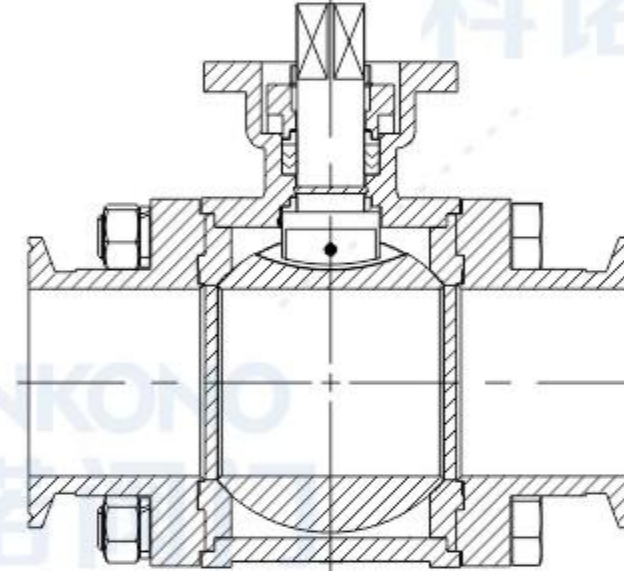

PN64高平台三片式快装球阀

Pn64 High-platform 3PC
quick-installation ball valve