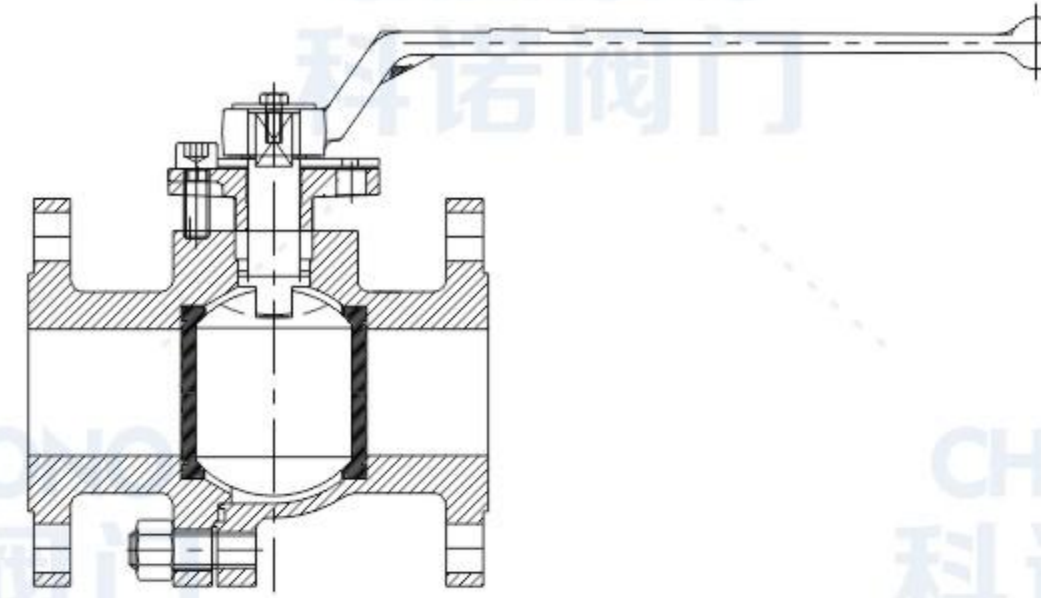

National standard, American standard, German standard, Japanese standard, non-standard customization

**高平台国标法兰球阀**  
High-platform GB flange ball valve

**国标加高颈法兰球阀**  
GB High neck flange ball valve

**软密封锻钢（模锻）法兰球阀**  
Soft-sealed forged steel  
(die forged) flanged ball valve