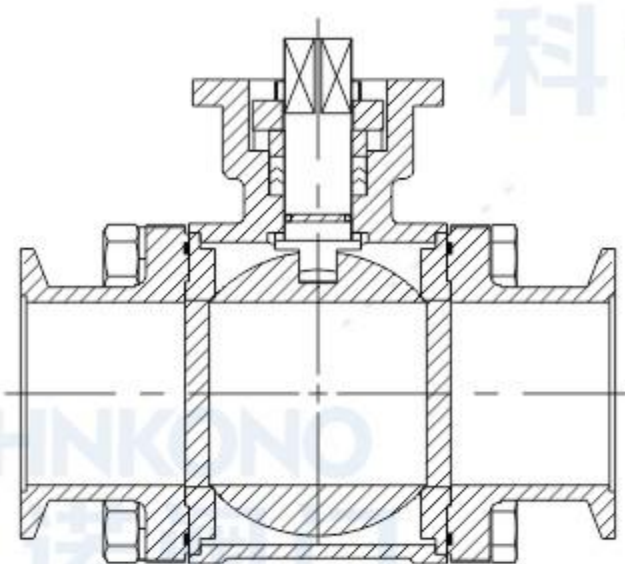

**高压锻钢内螺纹球阀**

High-pressure forged steel  
internal thread ball valve

**PN64高平台三片式快装球阀**

Pn64 High-platform 3PC  
quick-installation ball valve

**PN64高平台三片式内螺纹球阀**

Pn64 High-platform 3PC internal  
thread ball valve

**PN16高平台三片式快装球阀**

Pn16 High-platform three-piece  
quick-installation ball valve

**PN16高平台三片式内螺纹球阀**

Pn16 High-platform three-piece  
internal thread ball valve

**PN120高平台三片式承插焊球阀**

Pn120 High-platform  
3PC socket-welded ball valve

**PN120高平台三片式焊接球阀**

Pn120 High-platform 3PC  
welded ball valve

**PN120高平台三片式内螺纹球阀**  
Pn120 High-platform 3PC internal thread ball valve

**高平台三片式KF真空球阀**  
High-platform 3PC KF vacuum ball valve

**高平台三通法兰球阀 (四方体)**  
High-platform three-way flanged ball valve (square)